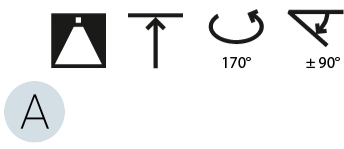

Adjustability: Rotational 170°; Tilt 90°

RATINGS AND CERTIFICATIONS

Certified By: Certified for North American Standards
 IP rating: IP20

SIGN DIVA FLEX KORONA SUSPENSION

A30868-

PROJECT	_____
TYPE	_____
SPECIFIER	_____
QUANTITY	_____
DATE	_____