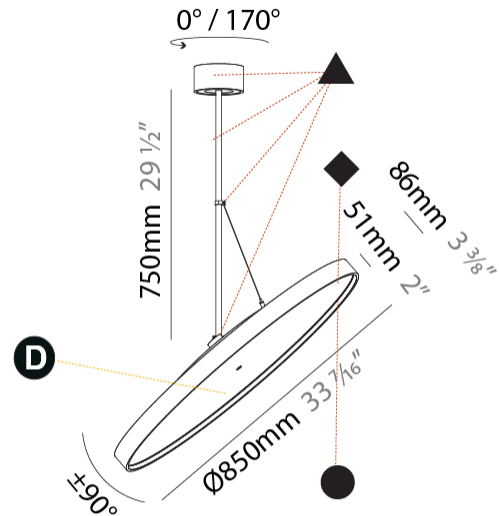

GENERAL

Series: Sign Diva Flex
 Subseries: Sign Diva Flex
 Brand: Prolicht
 Division: Architectural
 Mounting Type: Suspension
 Mounting Location: Ceiling
 Subcategory: Pendant

PHYSICAL

Diameter (mm): 850
 Diameter (in): 33 ⁷/₁₆
 Height (mm): 870
 Height (in): 34 ¹/₄
 Light Distribution: Adjustable / Direct
 Weight (kg): 9
 Weight (lbs): 19.8
 Diffuser: PMMA - Opal / Micro-Prism / Sparkling Secret / Vintage Industrial
 Fixture Finish: SSR / BKV / CWI / CRY / HAB / UFT / ITA / RUA / FTG / MYG / LOD / PUS / FRO / FUP / KIA / POP / BLS / SPG / MEY / GOH / GUM / CHC / COM / ABZ / JAG / OBR / MOS / ROR
 Fixture Material: Extruded Aluminum / Steel

GENERAL

Series: Sign Diva Flex
Subseries: Sign Diva Flex Korona
Brand: Prolicht
Division: Architectural
Mounting Type: Suspension
Mounting Location: Ceiling
Subcategory: Pendant

PHYSICAL

Diameter (mm): 850
Diameter (in): 33 7/16
Height (mm): 870
Height (in): 34 1/4
Light Distribution: Adjustable / Direct
Weight (kg): 9
Weight (lbs): 19.8
Diffuser: PMMA - Opal / Micro-Prism / Sparkling Secret / Vintage Industrial
Fixture Finish: SSR / BKV / CWI / CRY / HAB / UFT / ITA / RUA / FTG / MYG / LOD / PUS / FRO / FUP / KIA / POP / BLS / SPG / MEY / GOH / GUM / CHC / COM / ABZ / JAG / OBR / MOS / ROR
Fixture Material: Extruded Aluminum / Steel

Adjustability: Rotational 170°; Tilt 90°
--

RATINGS AND CERTIFICATIONS

Certified By: Certified for North American Standards
IP rating: IP20

SIGN DIVA FLEX KORONA SUSPENSION

A30867-

PROJECT
TYPE
SPECIFIER
QUANTITY
DATE