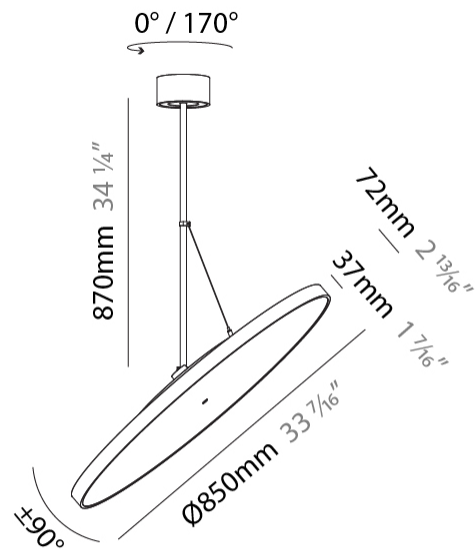

GENERAL

Series: Sign Diva Flex
Subseries: Sign Diva Flex
Brand: Prolicht
Division: Architectural
Mounting Type: Suspension
Mounting Location: Ceiling
Subcategory: Pendant

PHYSICAL

Diameter (mm): 850
Diameter (in): 33 ⁷/₁₆
Height (mm): 870
Height (in): 34 ¹/₄
Light Distribution: Adjustable / Direct
Weight (kg): 9
Weight (lbs): 19.8
Diffuser: PMMA - Opal / Micro-Prism / Sparkling Secret / Vintage Industrial
Fixture Finish: SSR / BKV / CWI / CRY / HAB / UFT / ITA / RUA / FTG / MYG / LOD / PUS / FRO / FUP / KIA / POP / BLS / SPG / MEY / GOH / GUM / CHC / COM / ABZ / JAG / OBR / MOS / ROR
Fixture Material: Extruded Aluminum / Steel

ELECTRICAL

Lamp Type: LED (Zhaga Standard)
Input Wattage (W): 96.8
Total Output Wattage (W): 76.8
Dimming: Tri-Mode (Non-Dimming and Phase Dimming (120Vac only) and 0-10V Dimming)
Driver Included: Yes
Driver Location: Integrated
Driver Type: Constant Current - Universal
Driver Class: Class 2
Input Voltage (V): 120 - 277
Constant Current (MA): 600

LED

Color Temperature (°K): 2700 / 3000 / 3500 / 4000
Max. Delivered Lumen (lm): 9094 / 9806 / 11385 / 11617
Nominal Lumen (lm): 10753 / 11596 / 13461 / 13736
CRI: >90 CRI
Lamp Life (hrs): 50000

OPTICAL

RATINGS AND CERTIFICATIONS

Certified By: Certified for North American Standards
IP rating: IP20