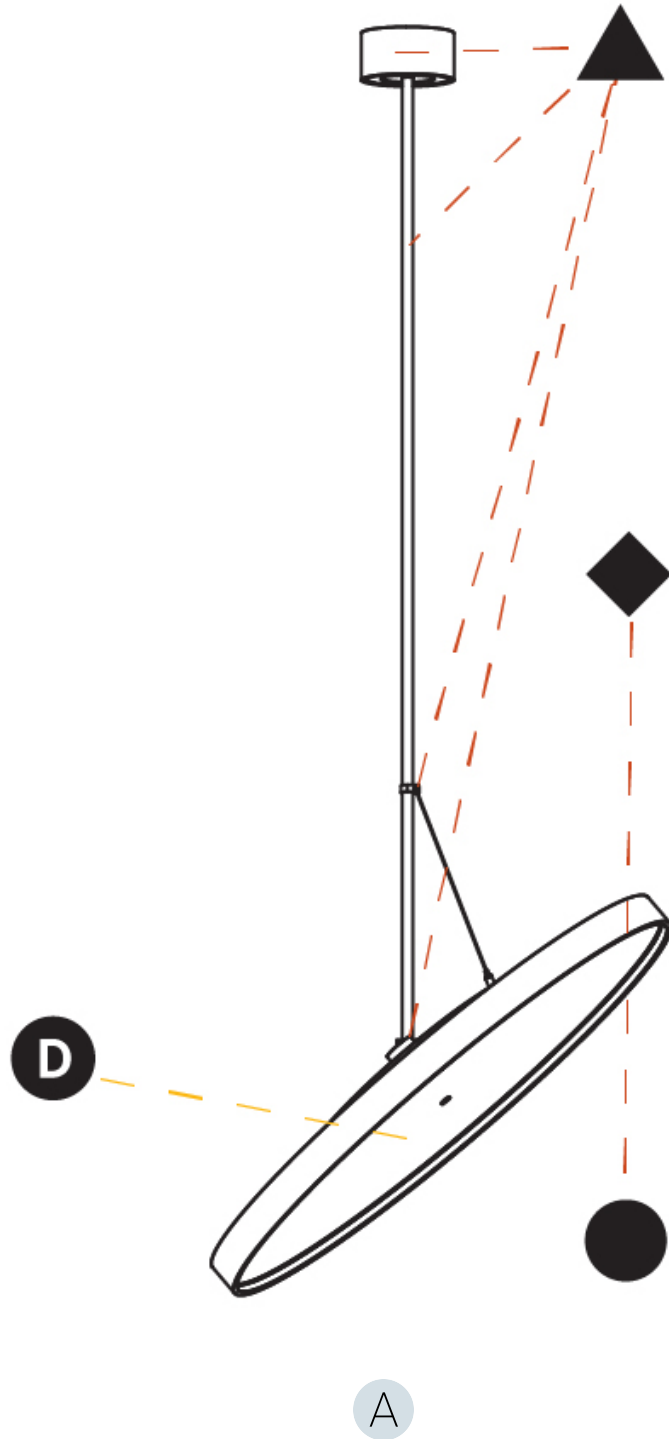

Adjustability: Rotational 170°; Tilt 90°

RATINGS AND CERTIFICATIONS

Certified By: Certified for North American Standards
 IP rating: IP20

SIGN DIVA FLEX KORONA SUSPENSION

A30868-

PROJECT	_____
TYPE	_____
SPECIFIER	_____
QUANTITY	_____
DATE	_____