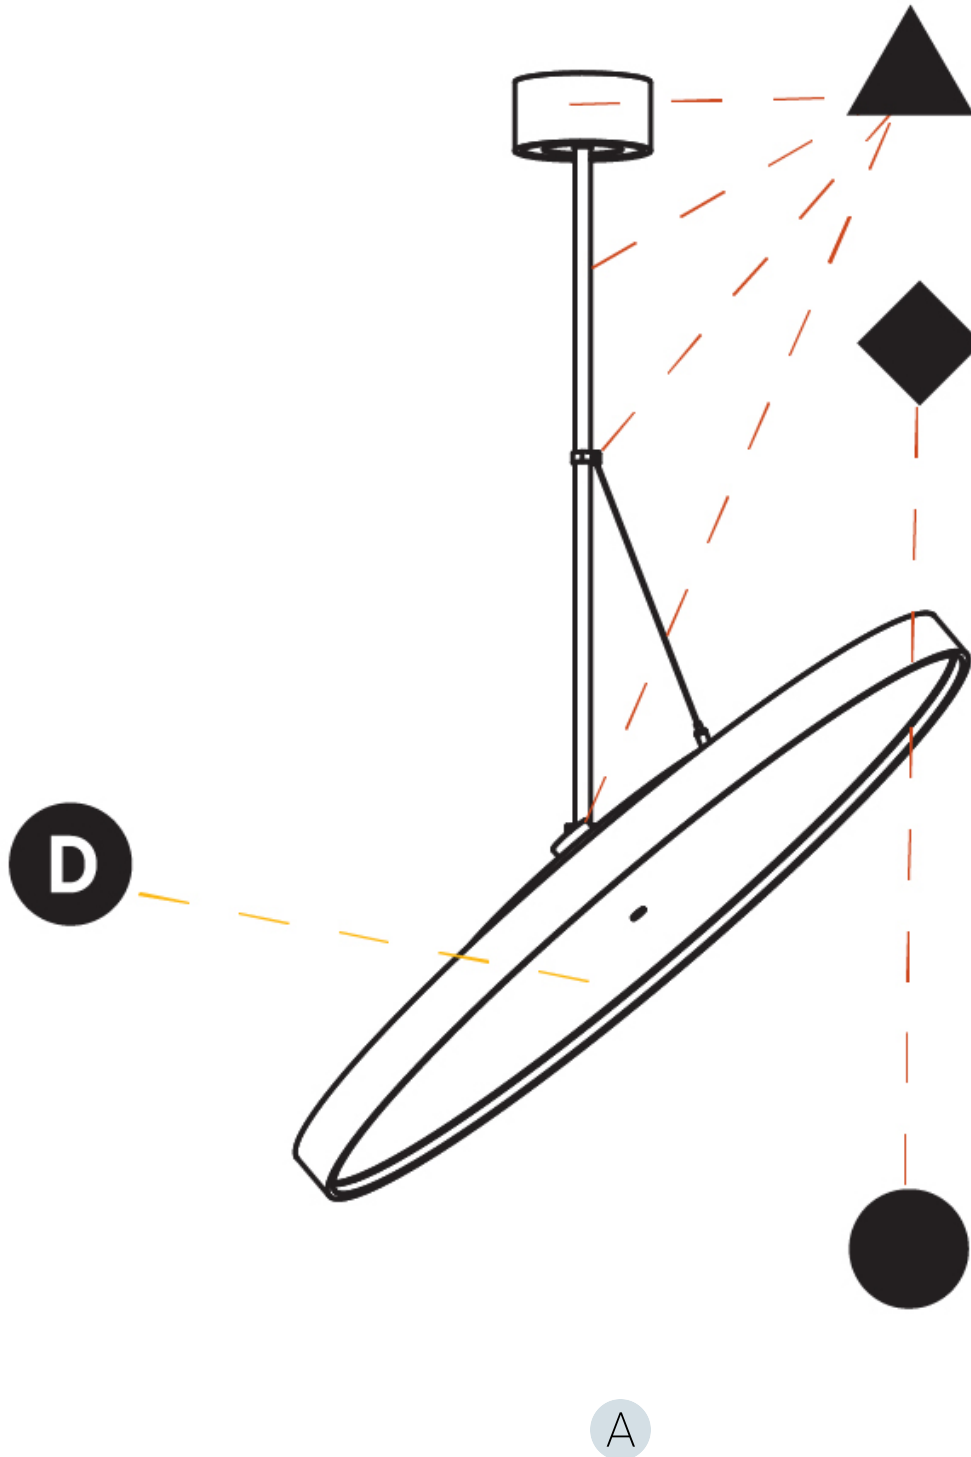

Adjustability: Rotational 170°; Tilt 90°
--

RATINGS AND CERTIFICATIONS

Certified By: Certified for North American Standards
IP rating: IP20

SIGN DIVA FLEX KORONA SUSPENSION

A30867-

PROJECT
TYPE
SPECIFIER
QUANTITY
DATE